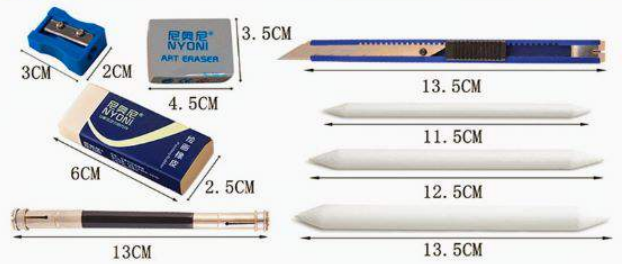

**Kawaii-Q KQ-0666** 240set ctn

**Double Head Roller Design Pen**

**LINE COLOR PEN**

**Multi-purpose "Dual Headed"**

15cm/5.91in

9.5cm/3.74in

15cm/5.91in

Roller Design

MN-512424-E Unicorn 24 Colour Pencil 120pack ctn

**N8136**

**Artist Sketch Drawing set (29pc)**

OUTLINE THE DIRECTION OF YOUR ART

*Sketch and Drawing Pencil set*  
**(29PC)**

**N8136-1**  
24pc ctn

QN511216-E